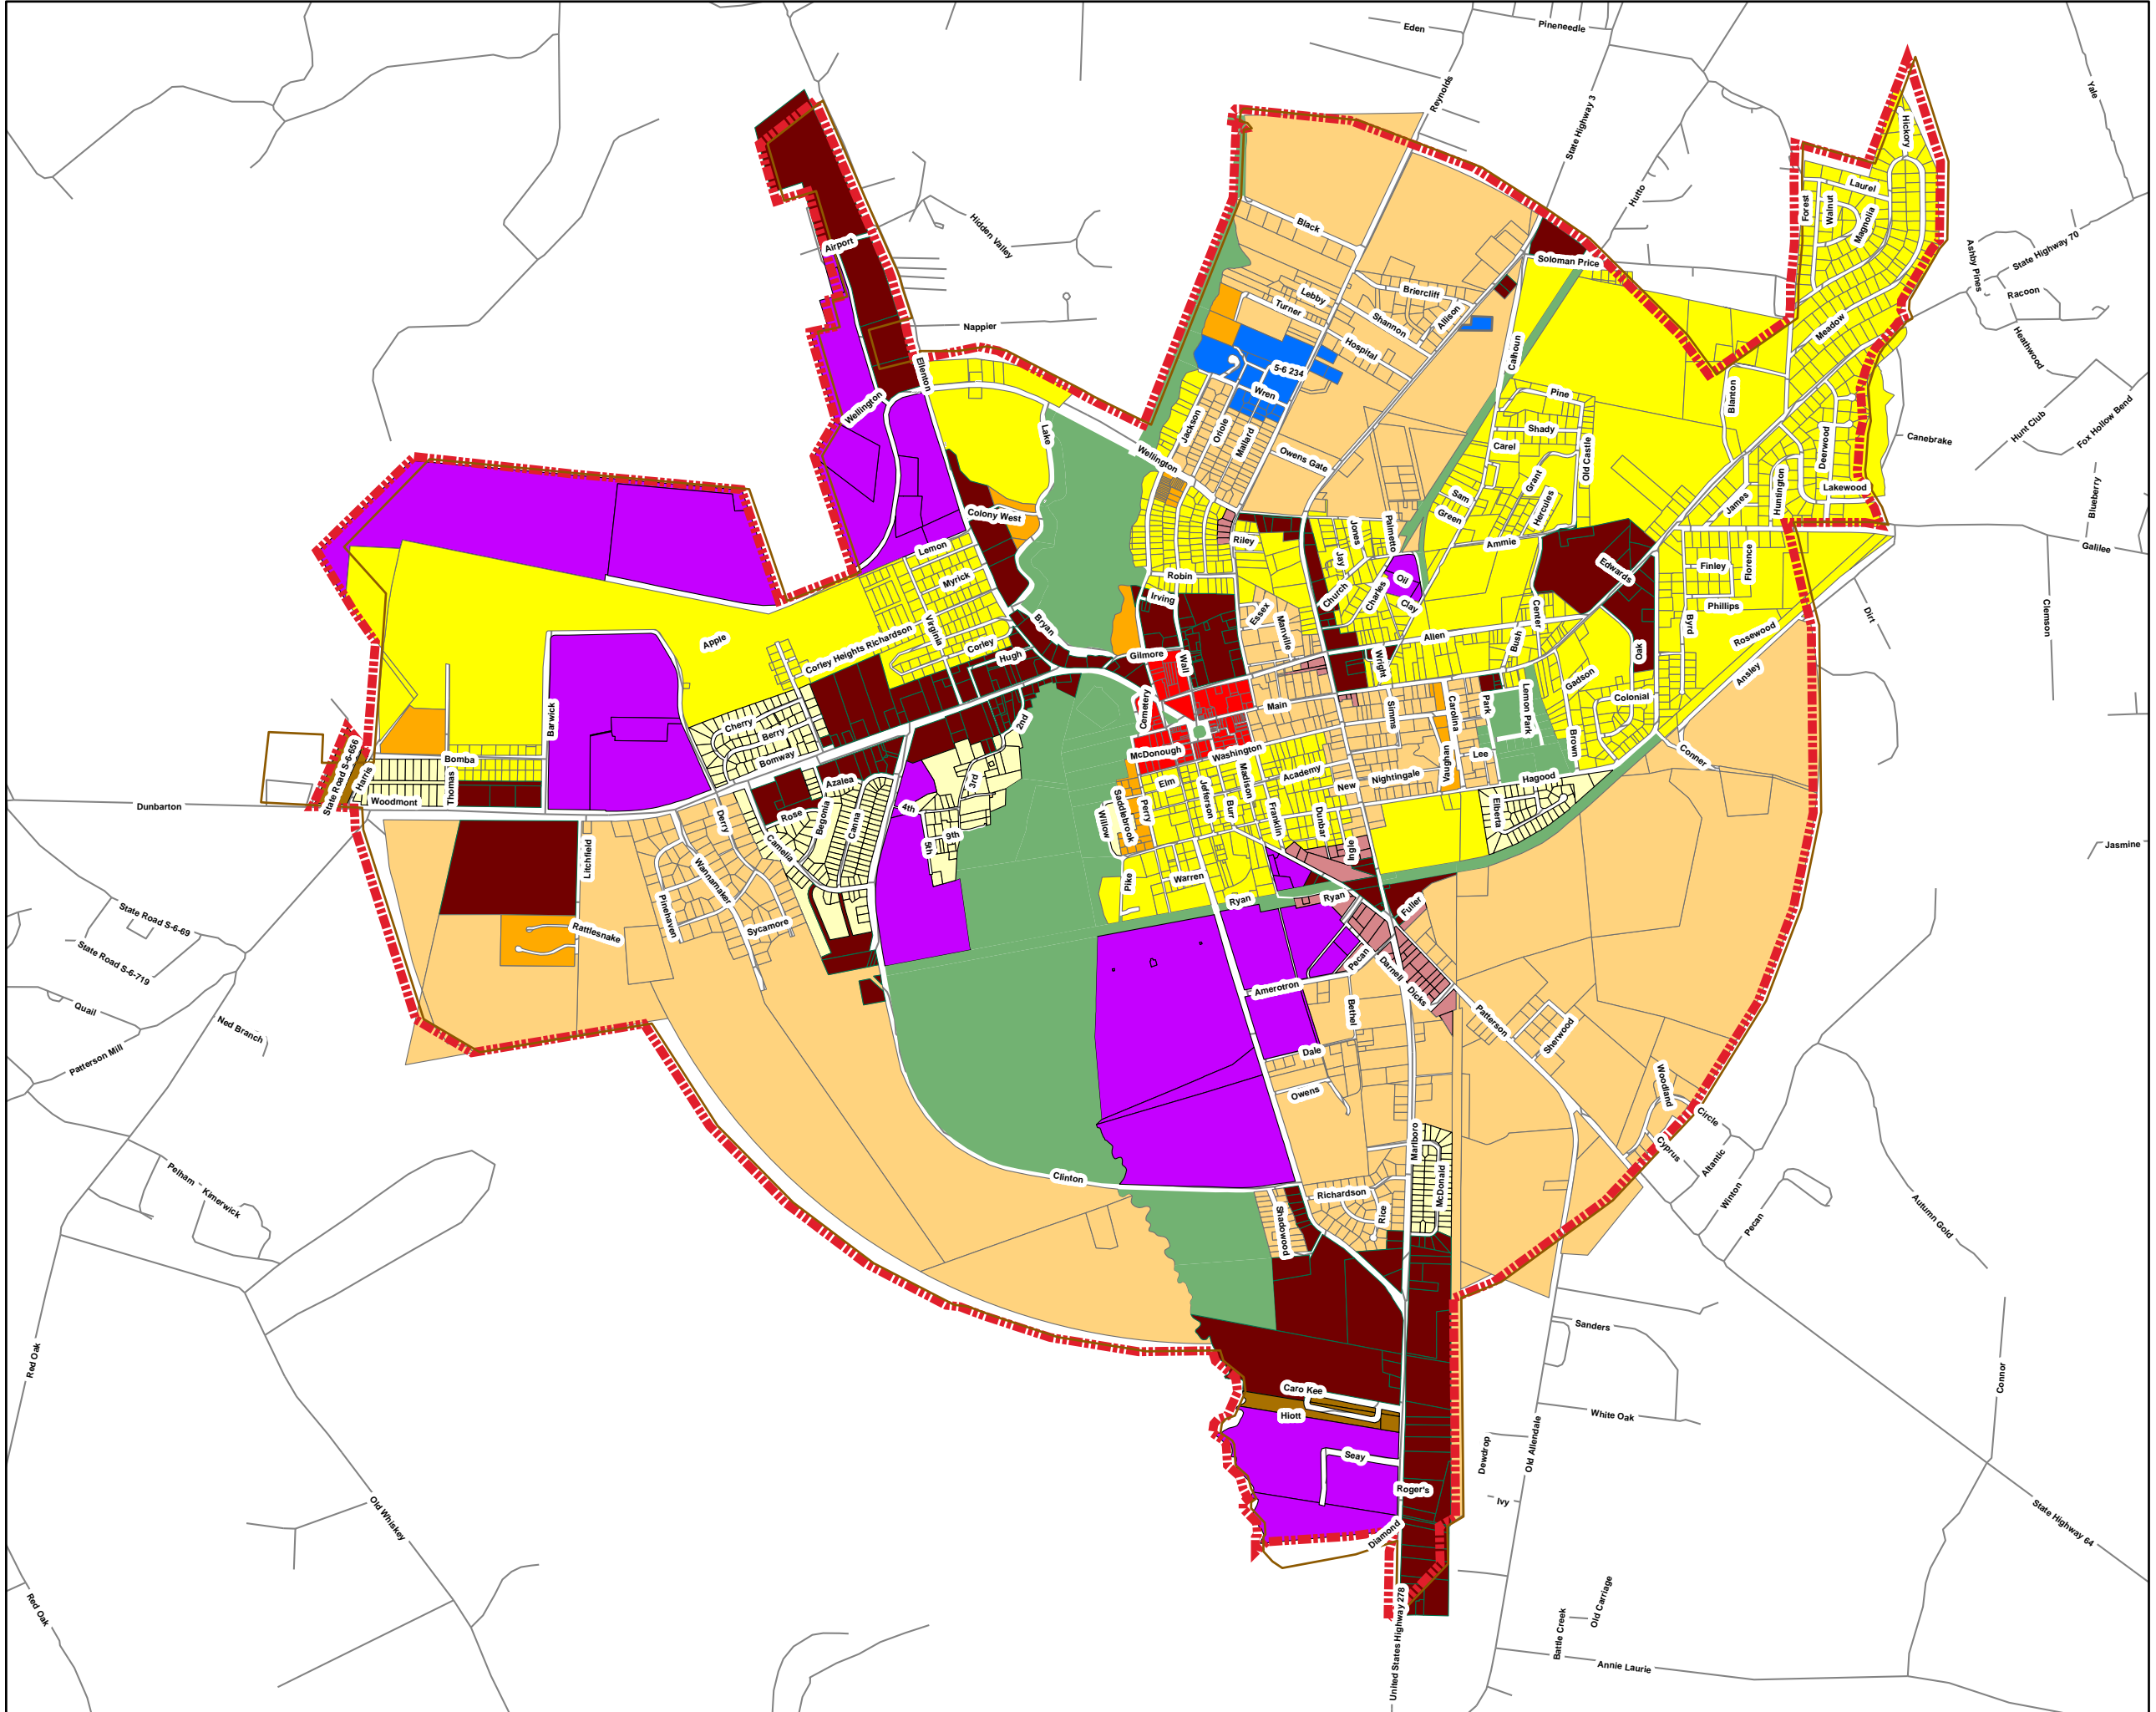

Barnwell, SC Zoning Map

Legend

Barnwell Zoning

Zoning Class

- R-15
- R-12
- R-7
- RMF
- MH
- CC
- NC
- HC
- PD
- I
- OSP
- MED
- H
- City Limits
- Roads

Barnwell, South Carolina

Prepared by:
Lower Savannah COG GIS
(803) 649-7981
www.lscog.org

Date: October 2008
Source: Barnwell, SC Geodata
File: barnwellanduse.mxd